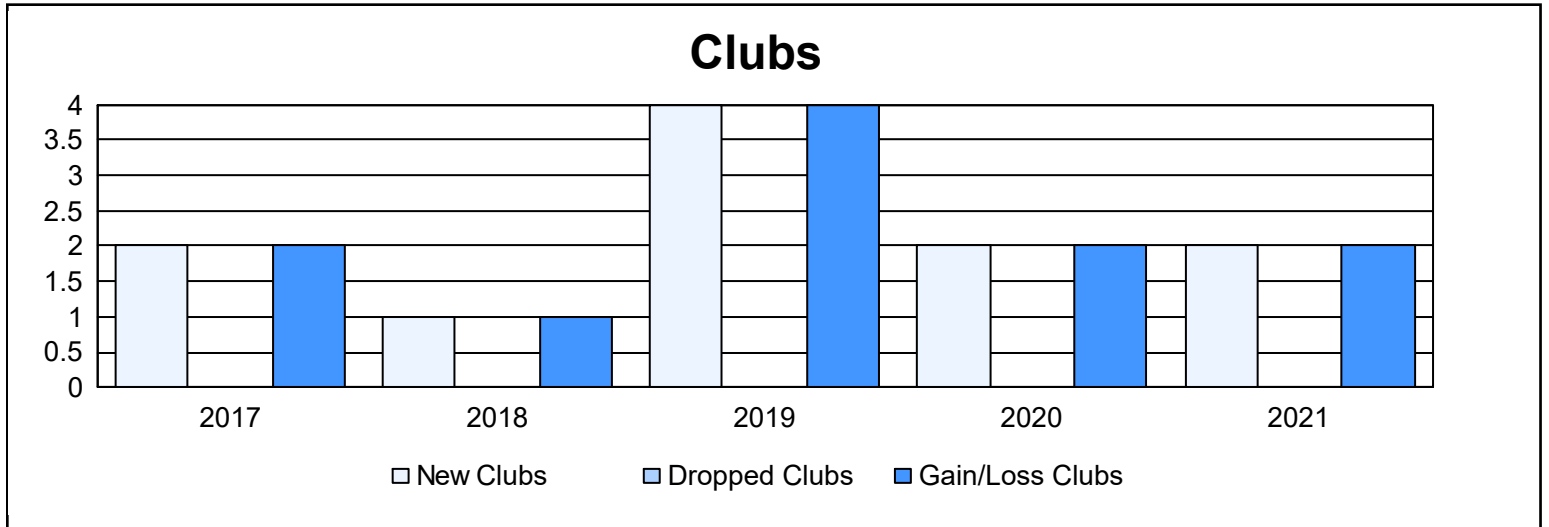

Year	New Clubs	Dropped Clubs	Gain/Loss Clubs	New Members	Charter Members	Reinstate Members	Transfer Members	Total Member Added	Total Members Dropped	Gain/Loss Members
2016-2017	2	0	2	24	40	0	0	64	17	47
2017-2018	1	0	1	48	24	0	0	72	23	49
2018-2019	4	0	4	45	91	1	0	137	42	95
2019-2020	2	0	2	1	42	0	0	43	4	39
2020-2021	2	0	2	0	41	0	0	41	22	19
Average	2	0	2	24	48	0	0	71	22	50

Membership Composition June 2021 Cumulative

Gender Composition June 2021 Cumulative