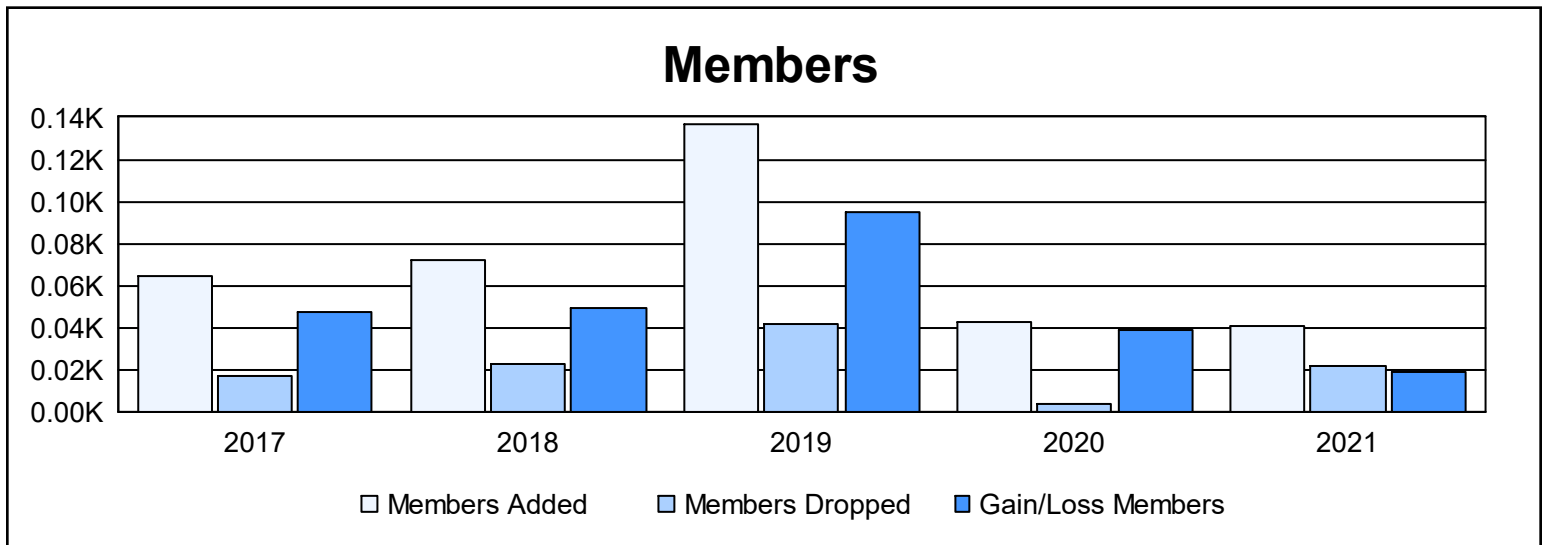

Year	New Clubs	Dropped Clubs	Gain/Loss Clubs	New Members	Charter Members	Reinstate Members	Transfer Members	Total Member Added	Total Members Dropped	Gain/Loss Members
2016-2017	2	0	2	24	40	0	0	64	17	47
2017-2018	1	0	1	48	24	0	0	72	23	49
2018-2019	4	0	4	45	91	1	0	137	42	95
2019-2020	2	0	2	1	42	0	0	43	4	39
2020-2021	2	0	2	0	41	0	0	41	22	19
Average	2	0	2	24	48	0	0	71	22	50

Membership Composition June 2021 Cumulative

Gender Composition June 2021 Cumulative