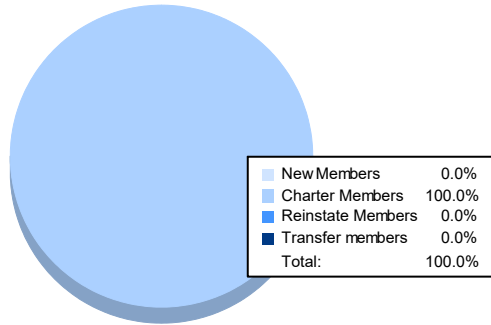

Year	New Clubs	Dropped Clubs	Gain/Loss Clubs	New Members	Charter Members	Reinstate Members	Transfer Members	Total Member Added	Total Members Dropped	Gain/Loss Members
2016-2017	2	0	2	24	40	0	0	64	17	47
2017-2018	1	0	1	48	24	0	0	72	23	49
2018-2019	4	0	4	45	91	1	0	137	42	95
2019-2020	2	0	2	1	42	0	0	43	4	39
2020-2021	2	0	2	0	41	0	0	41	22	19
Average	2	0	2	24	48	0	0	71	22	50

Membership Composition June 2021 Cumulative

Gender Composition June 2021 Cumulative